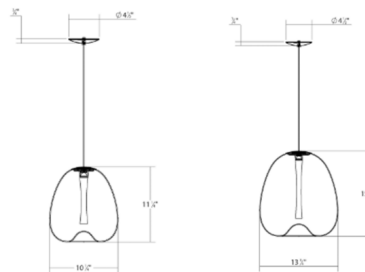

Description

The Mela Pendant radiates a sophisticated presence within its space. The Dichroic glass reveals the color of its surroundings within its sensual shape while the Frosted inner tube diffuses the light. The Satin Black finish complements any room perfectly. Available in two sizes. Dimmable via low-voltage electronic or 0-10V dimming. Includes 72 inch cord. Damp location rated. ETL and UL listed.

Shown in satin black / dichroic

Specifications

COLOR	Dichroic
BODY FINISH	Satin Black
WATTAGE	10W
DIMMER	Low Voltage Electronic
DIMENSIONS	72"L x 10.25"W x 11.5"H
INTEGRATED LED MODULE	1 x LED/10W/120V LED