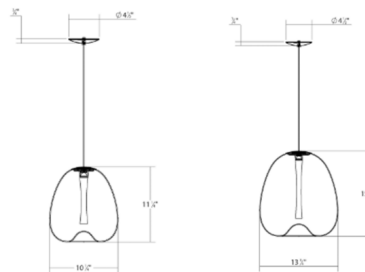

Description

The Mela Pendant radiates a sophisticated presence within its space. The Dichroic glass reveals the color of its surroundings within its sensual shape while the Frosted inner tube diffuses the light. The Satin Black finish complements any room perfectly. Available in two sizes. Dimmable via low-voltage electronic or 0-10V dimming. Includes 72 inch cord. Damp location rated. ETL and UL listed.

Shown in satin black / dichroic

Specifications

COLOR	Dichroic
BODY FINISH	Satin Black
WATTAGE	10W
DIMMER	Low Voltage Electronic
DIMENSIONS	72\"L x 10.25\"W x 11.5\"H
INTEGRATED LED MODULE	1 x LED/10W/120V LED