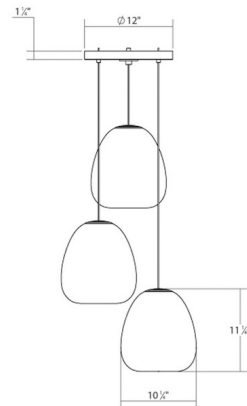

Shown in satin black / dichroic