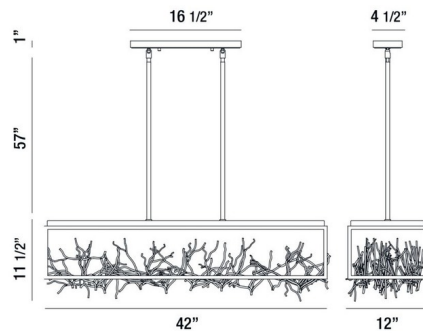

Description

The Aerie Rectangular Chandelier has a striking presence, that incorporates nature into its modern aesthetic. An open rectangular frame is finished in Bronze highlighted with an array of gilded Gold branches or Black highlighted with an array of gilded Silver branches. Canopy: 16.5 x 4.5 inch rectangle. Title 24 compliant. ETL listed.

Specifications

COLOR	N/A
BODY FINISH	Bronze
WATTAGE	48W
DIMMER	Low Voltage Electronic
DIMENSIONS	42"L x 12"W x 11.5"H
INTEGRATED LED MODULE	8 x LED/6W/120V LED
COUNTRY OF ORIGIN	China

Technical Information

PRODUCT DIMENSIONS	Downrods: Two 3", Two 6", Two 12" and Four 18" Included
COLOR RENDERING	90 CRI
LAMP COLOR	3000K
LUMENS/WATT	800.00
LUMINOUS FLUX	4800 lumens

Shown in bronze

CLICK TO VIEW PRODUCT

Notes: