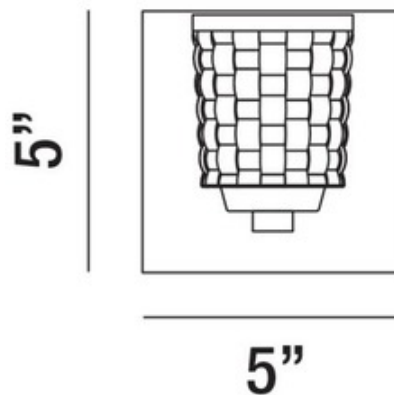

Technical Information

LUMINOUS FLUX	470 lumens
LUMENS/WATT	78.33
LAMP COLOR	3000K
COLOR RENDERING	90 CRI

SPEC # EUF830203

5 1/4"