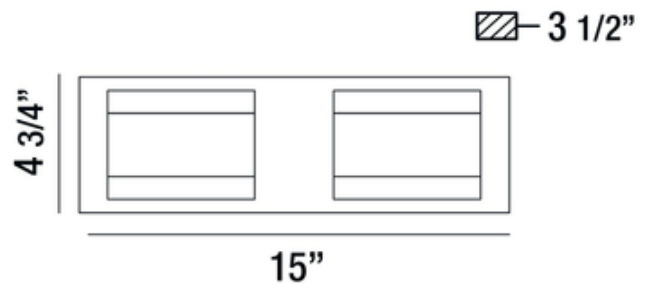

COMPANY	PROJECT	FIXTURE TYPE	APPROVED BY	DATE