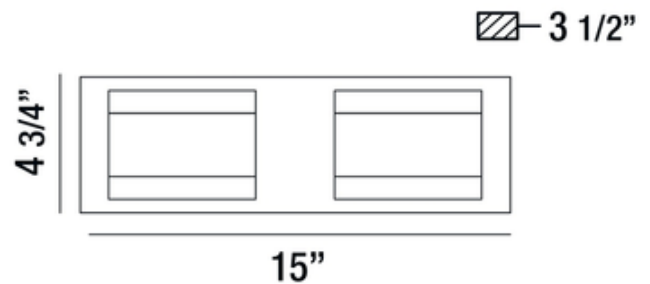

COMPANY

PROJECT

FIXTURE TYPE

APPROVED BY

DATE