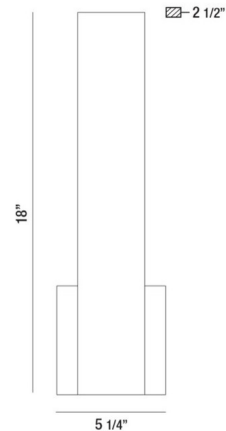

CLICK TO VIEW PRODUCT

Notes: