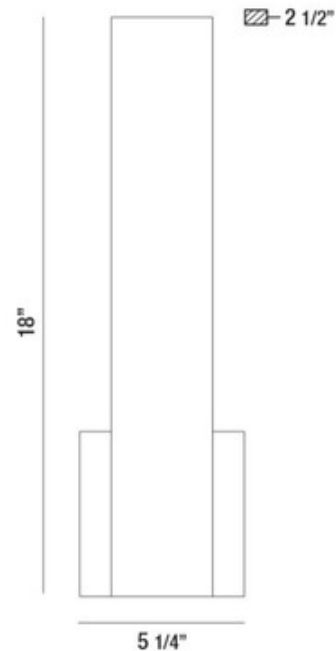

**BRAND**

Eurofase

**DESCRIPTION**

The Annette Wall Sconce offers a sleek, modern look featuring a tall silhouette that is composed of a rectangular backlit diffuser extending out from a square backplate.

Shown in: Gold / White

<b>SHADE COLOR</b>	White
<b>BODY FINISH</b>	Gold
<b>WATTAGE</b>	18W
<b>DIMMER</b>	Low Voltage Electronic
<b>DIMENSIONS</b>	5.25"W x 18"H x 2.5"D
<b>INTEGRATED LED MODULE</b>	
<b>LAMP</b>	1 x LED/18W/120V LED

*Technical Information*

<b>LUMINOUS FLUX</b>	1540 lumens
<b>LUMENS/WATT</b>	85.56
<b>LAMP COLOR</b>	3000K
<b>COLOR RENDERING</b>	90 CRI

**SPEC #** EUF830236

COMPANY	PROJECT	FIXTURE TYPE	APPROVED BY	DATE