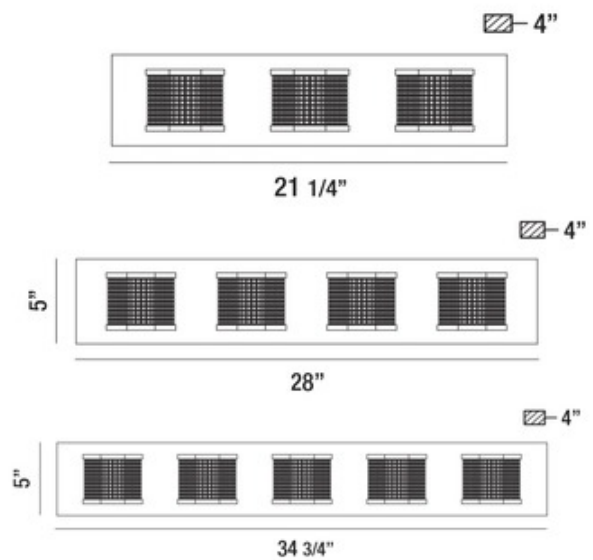

Technical Information

LUMINOUS FLUX	1650 lumens
LUMENS/WATT	235.71
LAMP COLOR	3000K
COLOR RENDERING	90 CRI

SPEC # EUF830262