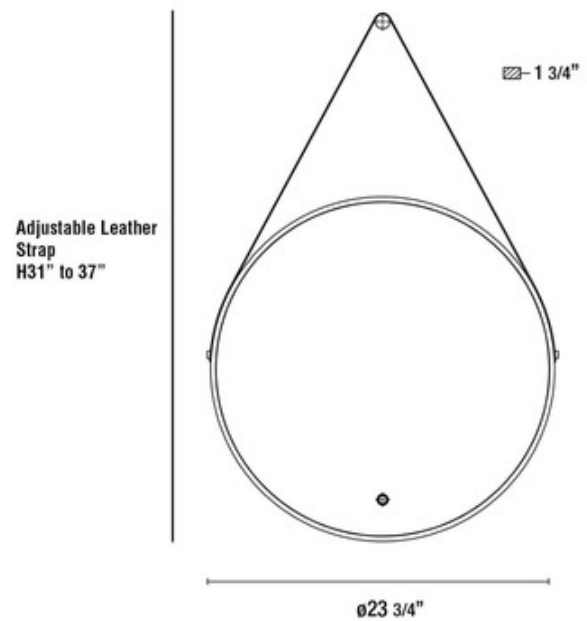

Technical Information

LUMINOUS FLUX	2040 lumens
LUMENS/WATT	75.56
LAMP COLOR	Tunable White
COLOR RENDERING	90 CRI

SPEC # EUF830281