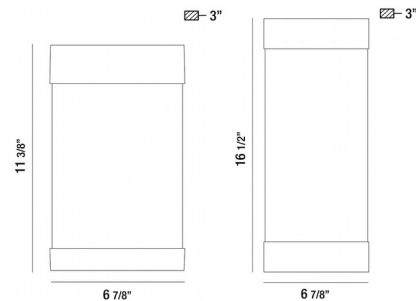

CLICK TO VIEW PRODUCT

Notes: