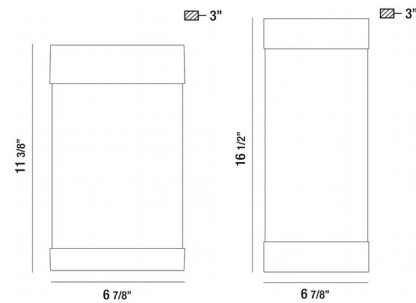

CLICK TO VIEW PRODUCT

Notes: