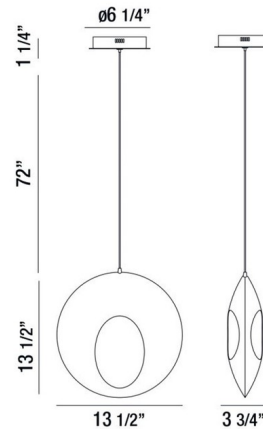

CLICK TO VIEW PRODUCT

Notes: