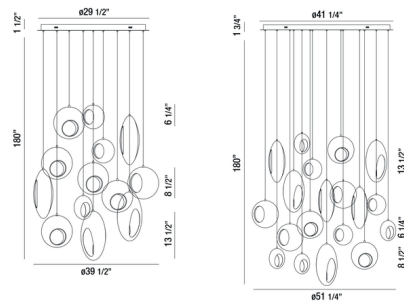

By Eurofase

Description

The hollowed orbs suspended on the Arlington Round Chandelier are reminiscent of molten lava, finished in Blackened Chrome and revealing golden interiors illuminated by LEDs. The effortlessly floating design adds dramatic character to your decor. Note: The 51.3 inch width chandelier requires a junction box rated for fixtures weighing over 50 lb.

Shown in blackened chrome / blackened chrome

Specifications

COLOR Blackened Chrome
BODY FINISH Blackened Chrome
WATTAGE 39W
DIMMER Low Voltage Electronic
DIMENSIONS 39.5"W x 13.5"H
INTEGRATED LED MODULE 13 x LED/3W/120V LED
COUNTRY OF ORIGIN China