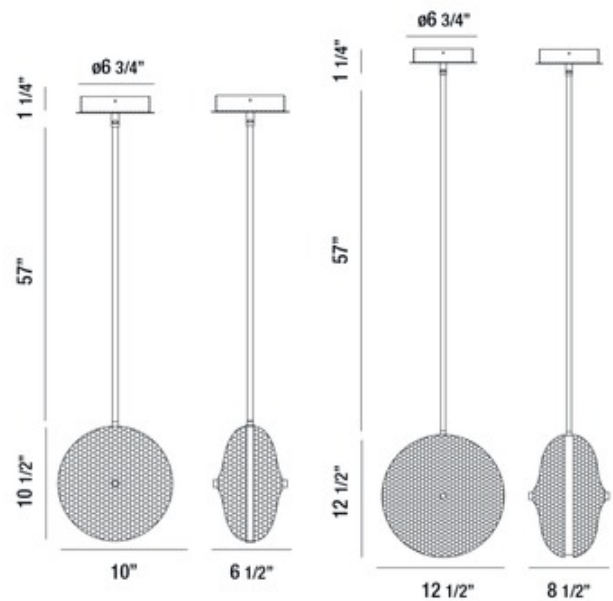

**BRAND**

Eurofase

**DESCRIPTION**

The Caledonia Pendant offers a playful, colorful look that will spark joy in any space, featuring a candy-colored honeycomb glass disc diffuser set into a Chrome finished frame. Available in two sizes with Clear, Pink, Blue, Orange, or Yellow glass. ETL listed.

<b>SHADE COLOR</b>	Pink
<b>BODY FINISH</b>	Chrome
<b>WATTAGE</b>	10W
<b>DIMMER</b>	Dimmable
<b>DIMENSIONS</b>	67.5"L x 10"W x 10.5"H
<b>INTEGRATED LED MODULE</b>	
<b>LAMP</b>	1 x LED/10W/120V LED

*Technical Information*

<b>LUMINOUS FLUX</b>	800 lumens
<b>LUMENS/WATT</b>	80.00
<b>LAMP COLOR</b>	5000K
<b>COLOR RENDERING</b>	80 CRI

**SPEC #** EUF830306

COMPANY

PROJECT

FIXTURE TYPE

APPROVED BY

DATE