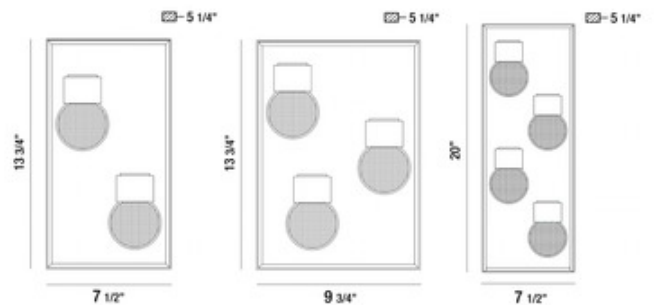

COMPANY	PROJECT	FIXTURE TYPE	APPROVED BY	DATE