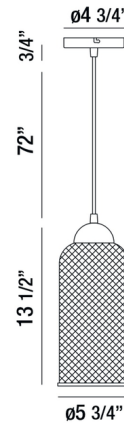

CLICK TO VIEW PRODUCT

Notes: