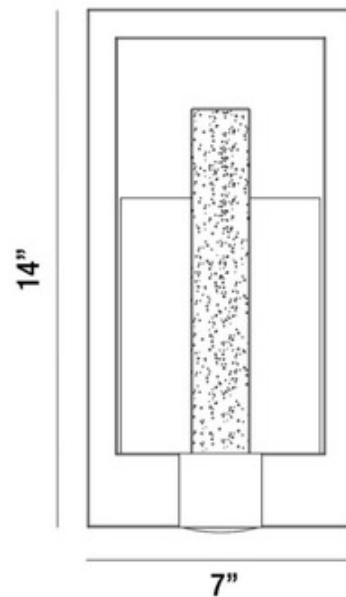

BRAND

Eurofase

DESCRIPTION

The Hanson Outdoor Wall Light offers a graphic, modern look featuring a Black rectangular open frame accented with a slim rectangular Clear Bubbled Glass shade, with two lights to allow for up and down lighting. ETL listed for wet locations. ADA compliant.

Shown in: Black / Clear Bubble Glass

| | |
|------------------------------|---------------------|
| SHADE COLOR | Clear Bubble Glass |
| BODY FINISH | Black |
| WATTAGE | 18W |
| DIMMER | Dimmable |
| DIMENSIONS | 7"W x 14"H x 3"D |
| INTEGRATED LED MODULE | |
| LAMP | 2 x LED/9W/120V LED |

Technical Information

| | |
|------------------------|------------|
| LUMINOUS FLUX | 270 lumens |
| LUMENS/WATT | 30.00 |
| LAMP COLOR | 3000K |
| COLOR RENDERING | 85 CRI |

SPEC # EUF830335

2 3/4"

| COMPANY | PROJECT | FIXTURE TYPE | APPROVED BY | DATE |
|---------|---------|--------------|-------------|------|
| | | | | |