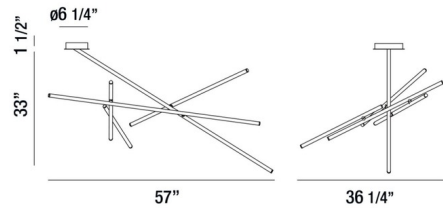

By Eurofase

Description

The Crossroads 9 Light Flush Mount offers an intriguing, modern design featuring an array of minimalist rods with light on each end that can be positioned to create a unique sculptural look. Available finished in Antique Brass, Satin Nickel, or Black. ETL listed.

Shown in black

Specifications

COLOR	N/A
BODY FINISH	Black
WATTAGE	9W
DIMMER	Dimmable
DIMENSIONS	57"L x 36.13"W x 33"H
INTEGRATED LED MODULE	9 x LED/1W/120V LED
COUNTRY OF ORIGIN	China

Technical Information