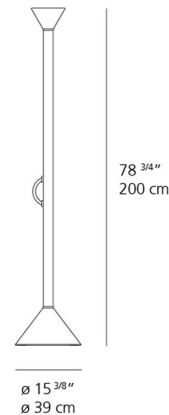

CLICK TO VIEW PRODUCT

Notes: