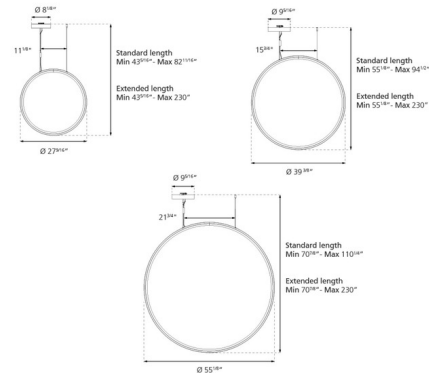

Specifications

COLOR Transparent
 BODY FINISH Polished Aluminum
 WATTAGE 60W
 DIMMER 0-10V
 DIMENSIONS 39.18"W x 39.18"H x 0.7"D
 INTEGRATED LED MODULE 1 x LED/60W/120-277V LED
 COUNTRY OF ORIGIN Italy

Technical Information

PRODUCT DIMENSIONS Canopy: 9.3" diameter
 COLOR RENDERING 90 CRI
 LAMP COLOR 3000K
 LUMENS/WATT 80.98
 LUMINOUS FLUX 4859 lumens

Shown in polished aluminum / transparent

CLICK TO VIEW PRODUCT