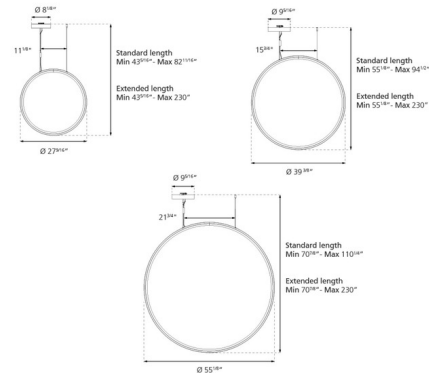

Specifications

COLOR Transparent
 BODY FINISH Polished Aluminum
 WATTAGE 40W
 DIMMER 0-10V
 DIMENSIONS 27.68"W x 27.68"H x 0.7"D
 INTEGRATED LED MODULE 1 x LED/40W/120-277V LED
 COUNTRY OF ORIGIN Italy

Technical Information

PRODUCT DIMENSIONS Canopy: 8.2" diameter
 COLOR RENDERING 90 CRI
 LAMP COLOR 3000K
 LUMENS/WATT 71.43
 LUMINOUS FLUX 2857 lumens

Shown in polished aluminum / transparent

CLICK TO VIEW PRODUCT