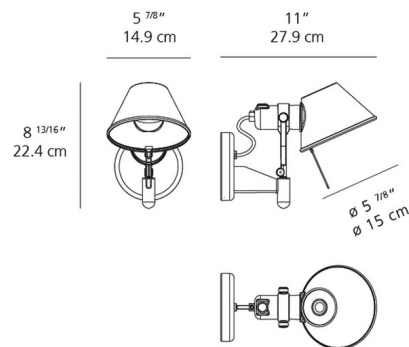

CLICK TO VIEW PRODUCT

Notes: