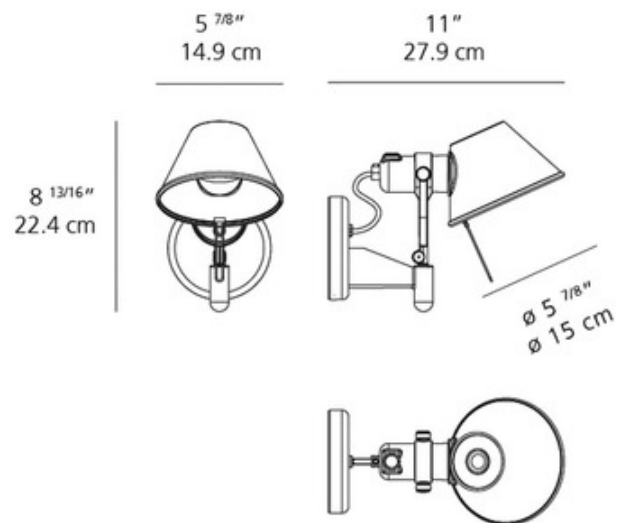

COMPANY	PROJECT	FIXTURE TYPE	APPROVED BY	DATE