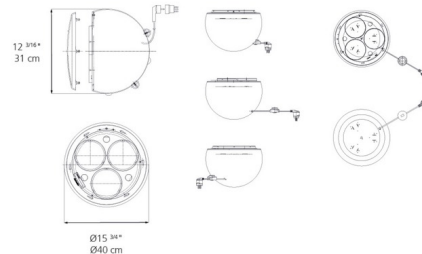

CLICK TO VIEW PRODUCT

Notes: