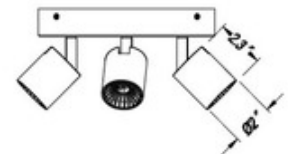

COMPANY	PROJECT	FIXTURE TYPE	APPROVED BY	DATE