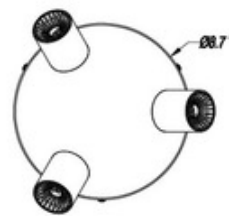

BRAND

Arnsberg

DESCRIPTION

The Cayman Adjustable Spot Ceiling Light features three adjustable spot lights on a round canopy in Satin Nickel. Fully dimmable.

SHADE COLOR	N/A
BODY FINISH	White
WATTAGE	13.5W
DIMMER	Not Dimmable
DIMENSIONS	8.5"W x 5"H
INTEGRATED LED MODULE	
LAMP	3 x LED/4.5W/120V LED

Technical Information

LUMINOUS FLUX	1200 lumens
LUMENS/WATT	266.67
LAMP COLOR	3000K
COLOR RENDERING	90 CRI

SPEC #	ARN830412
---------------	-----------

COMPANY	PROJECT	FIXTURE TYPE	APPROVED BY	DATE