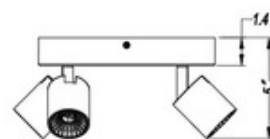

COMPANY	PROJECT	FIXTURE TYPE	APPROVED BY	DATE