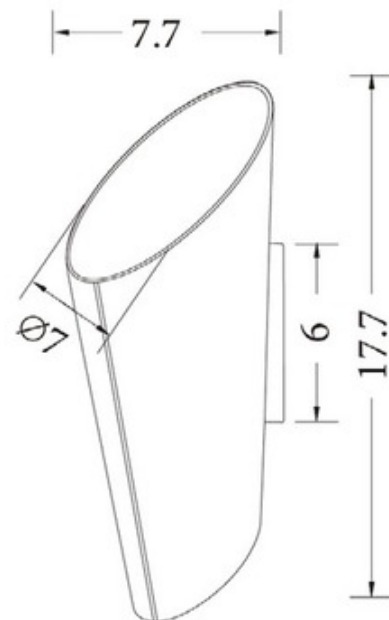

BRAND

Arnsberg

DESCRIPTION

The Madeira Wall Light is a glass fixture that has a timeless style that will compliment any space. Available in Black or White with a Gold interior. ETL listed.

SHADE COLOR	N/A
BODY FINISH	Matte White
WATTAGE	100W
DIMMER	Standard 120V
DIMENSIONS	7"W x 17.7"H x 7.7"D
BULB NOT INCLUDED	
LAMP	1 x A19/Medium (E26)/100W/120V Incandescent

SPEC #

ARN830432

COMPANY

PROJECT

FIXTURE TYPE

APPROVED BY

DATE