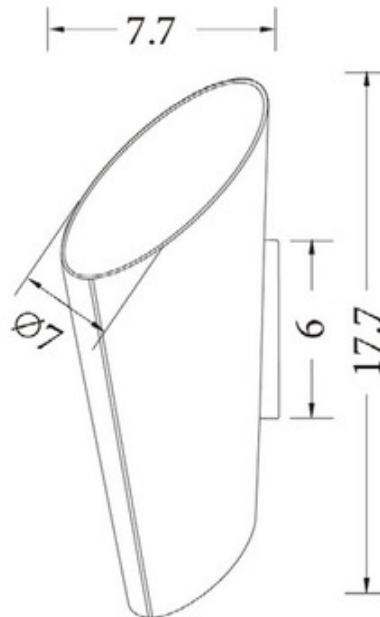

# Madeira Wall Light

**Description:**

The Madeira Wall Light is a glass fixture that has a timeless style that will compliment any space. Available in Black or White with a Gold interior. ETL listed.

Shown in: Matte White

List Price: \$373.56  
 Our Price: \$298.84

Shade Color: N/A  
 Body Finish: Matte White  
 Lamp: 1 x A19/Medium (E26)/100W/120V Incandescent  
 Wattage: 100W  
 Dimmer: Incandescent  
 Dimensions: 7"W x 17.7"H x 7.7"D