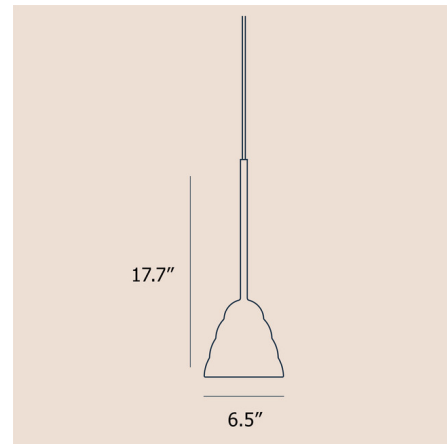

### Description

The Figura Stream Pendant designed by Julia Jessen and Niklas Jessen, brings a playful use of lines and forms this simple design that exude gracefulness. With the fine metal tube, the line of the cable becomes a design element and part of the sculptural silhouette. The shade is inspired by the authentic aesthetics of classic industrial luminaires, having a minimalist, graphic expression. It is strangely beautiful in its interplay with fine surfaces and an subdued, timeless color palette. Available with UL listing or non-UL (CE).

### Specifications

COLOR . . . . . Burnt Orange  
BODY FINISH . . . . . N/A  
WATTAGE . . . . . 10W  
DIMMER . . . . . Standard 120V  
DIMENSIONS . . . . . 6.5"W x 17.7"H  
BULB NOT INCLUDED . . . . . 1 x MR16/GU10/10W/120V LED

### Technical Information

PRODUCT DIMENSIONS . . . . . Adjustable Cord Length: 98.43"

Shown in burnt orange

CLICK TO VIEW PRODUCT

Notes: