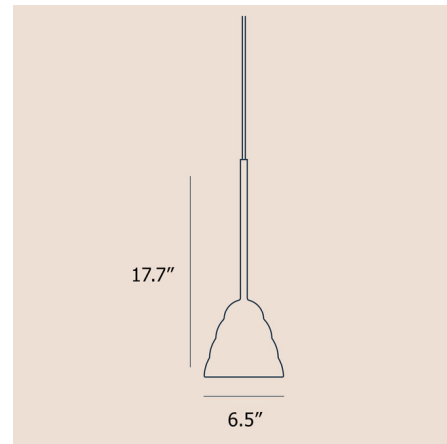

Shown in burnt orange