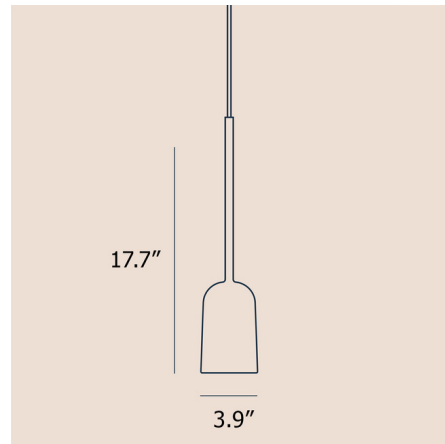

Lightology

lightology.com
866-954-4489
04-25-26

Project: _____

Company: _____

Location: _____ Fixture Type: _____

SPEC #: **SND830703**

Approved On: _____ Approved By: _____

Figura Arc Pendant By Schneid

Description

The Figura Arc Pendant designed by Julia Jessen and Niklas Jessen, brings a playful use of lines and forms this simple design that exude gracefulness. With the fine metal tube, the line of the cable becomes a design element and part of the sculptural silhouette. The shade is inspired by the authentic aesthetics of classic industrial luminaires, having a minimalist, graphic expression. It is strangely beautiful in its interplay with fine surfaces and an subdued, timeless color palette. Available with UL listing or non-UL (CE).

Specifications

COLOR . . . . . Desert Sand
BODY FINISH . . . . . N/A
WATTAGE 10W
DIMMER . . . . . Standard 120V
DIMENSIONS . . . . . 3.9"W x 17.7"H
BULB NOT INCLUDED . . . . . 1 x MR16/GU10/10W/120V LED

Technical Information

PRODUCT DIMENSIONS . . . . . Canopy: 6.8" diameter

Shown in desert sand

CLICK TO VIEW PRODUCT

Notes: