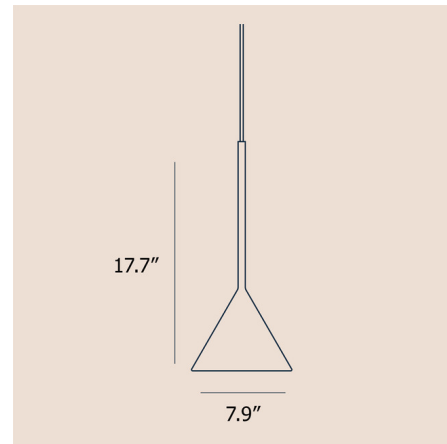

## Figura Cone Pendant By Schneid

### Specifications

COLOR . . . . . Burnt Orange  
BODY FINISH . . . . . N/A  
WATTAGE . . . . . 10W  
DIMMER . . . . . Standard 120V  
DIMENSIONS . . . . . 7.9"W x 17.7"H  
BULB NOT INCLUDED . . . . . 1 x MR16/GU10/10W/120V LED