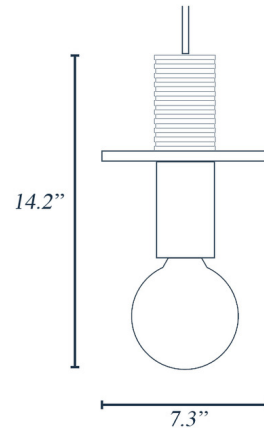

CLICK TO VIEW PRODUCT

Notes: