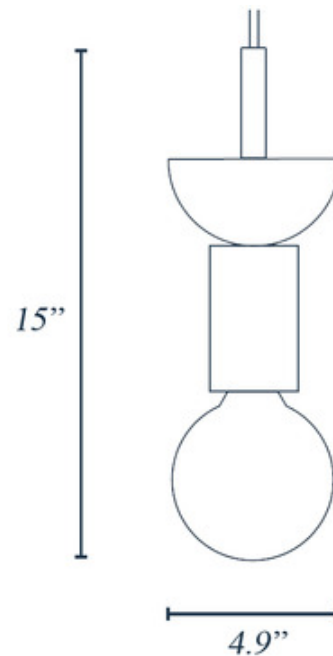

Shown in: Mustard / Cream

<b>SHADE COLOR</b>	Cream
<b>BODY FINISH</b>	Mustard
<b>WATTAGE</b>	6W
<b>DIMMER</b>	Standard 120V
<b>DIMENSIONS</b>	4.9"W x 15"H
<b>BULB INCLUDED</b>	
<b>LAMP</b>	1 x G25/Medium (E26)/6W/120V LED

*Technical Information*

<b>LAMP COLOR</b>	2700K
<b>PRODUCT DIMENSIONS</b>	Adjustable Cord Length: 98.43"

**SPEC #** SND830718

COMPANY	PROJECT	FIXTURE TYPE	APPROVED BY	DATE