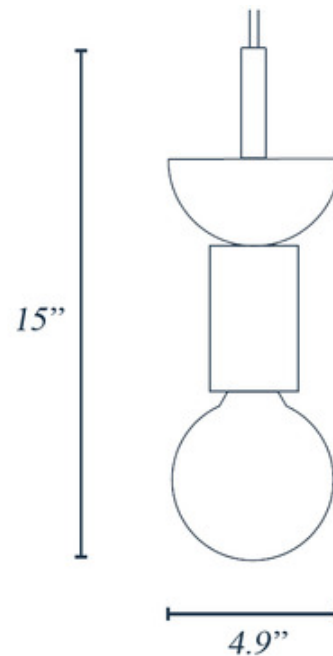

*Shown in: Mustard / Cream*

<b>SHADE COLOR</b>	Cream
<b>BODY FINISH</b>	Mustard
<b>WATTAGE</b>	6W
<b>DIMMER</b>	Standard 120V
<b>DIMENSIONS</b>	4.9"W x 15"H
<b>BULB INCLUDED</b>	
<b>LAMP</b>	1 x G25/Medium (E26)/6W/120V LED
<i>Technical Information</i>	
<b>LAMP COLOR</b>	2700K
<b>PRODUCT DIMENSIONS</b>	Adjustable Cord Length: 98.43"
<b>SPEC #</b>	SND830718