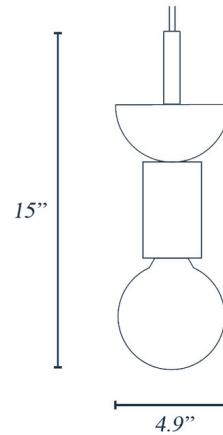

CLICK TO VIEW PRODUCT

Notes: