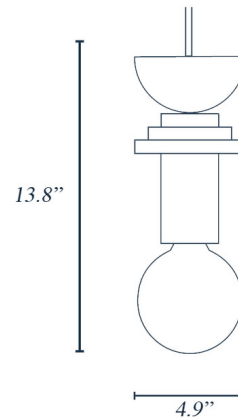

CLICK TO VIEW PRODUCT

Notes: