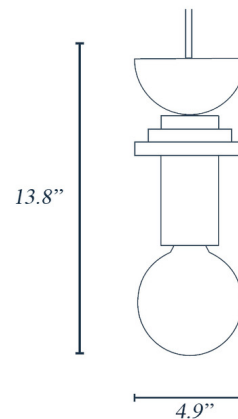

Shown in cream / warm cream

CLICK TO VIEW PRODUCT

Notes: