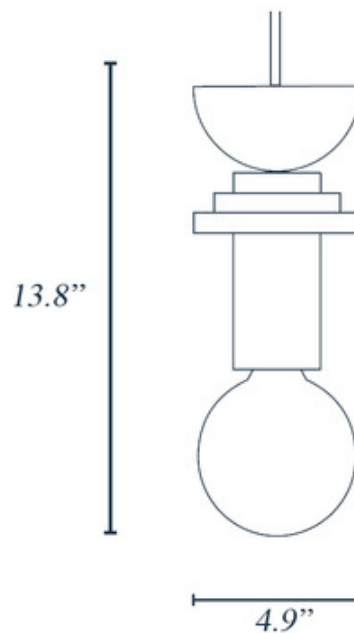

Shown in: Cream / Warm Cream

SHADE COLOR	Warm Cream
BODY FINISH	Cream
WATTAGE	6W
DIMMER	Standard 120V
DIMENSIONS	4.9"W x 13.8"H
BULB INCLUDED	
LAMP	1 x G25/Medium (E26)/6W/120V LED
<i>Technical Information</i>	
LAMP COLOR	2700K
PRODUCT DIMENSIONS	Adjustable Cord Length: 98.43"
SPEC #	SND830720