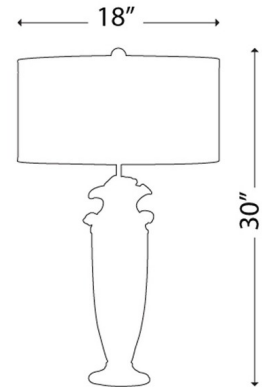

Shown in silver leaf / gold leaf

Specifications

COLOR Gold Leaf
BODY FINISH Silver Leaf
WATTAGE 100W
DIMMER Standard 120V
DIMENSIONS 18"W x 30"H
BULB NOT INCLUDED 1 x A19/Medium (E26)/100W/120V Incandescent
OTHER BULB OPTIONS A19/Medium (E26)/120V LED