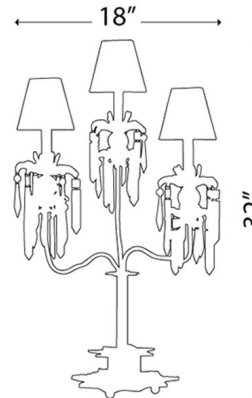

### Description

The Birdland III Table Lamp offers a unique look full of whimsy, featuring three Cream and Gold striped tapered shades that are held in a single base like an antique candelabra, with crystal accents, and a curving stem body that extends up from a two tiered star base. UL and cUL listed.

### Specifications

COLOR	Cream / Gold
BODY FINISH	Gold Leaf
WATTAGE	15W
DIMMER	Standard 120V
DIMENSIONS	18"W x 32"H
BULB NOT INCLUDED	3 x B11/Candelabra (E12)/5W/120V LED
OTHER BULB OPTIONS	3 x B10/Candelabra (E12)/120V LED 3 x B10/Candelabra (E12)/60W/120V Incandescent