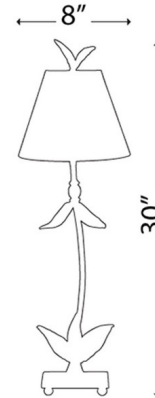

### Specifications

COLOR	Gold
BODY FINISH	Gold Leaf
WATTAGE	8W
DIMMER	Included
DIMENSIONS	10"W x 30"H
BULB NOT INCLUDED	1 x A19/Medium (E26)/8W/120V LED
OTHER BULB OPTIONS	1 x A19/Medium (E26)/120V LED 1 x A19/Medium (E26)/60W/120V Incandescent