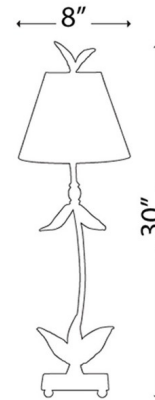

### Specifications

COLOR	Gold
BODY FINISH	Gold Leaf
WATTAGE	8W
DIMMER	Included
DIMENSIONS	10"W x 30"H
BULB NOT INCLUDED	1 x A19/Medium (E26)/8W/120V LED
OTHER BULB OPTIONS	1 x A19/Medium (E26)/120V LED 1 x A19/Medium (E26)/60W/120V Incandescent