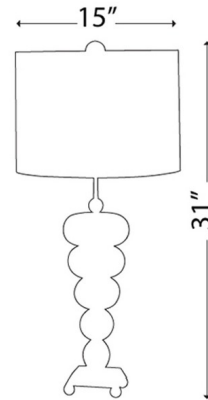

### Specifications

COLOR	Cream
BODY FINISH	Gold
WATTAGE	100W
DIMMER	Standard 120V
DIMENSIONS	15"W x 31"H
BULB NOT INCLUDED	1 x A19/Medium (E26)/100W/120V Incandescent
OTHER BULB OPTIONS	A19/Medium (E26)/120V LED