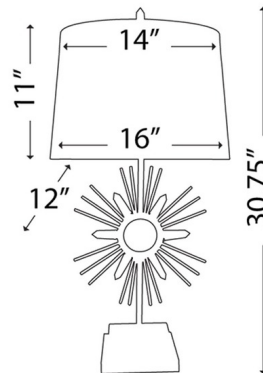

Shown in distressed gold / cream

Specifications

COLOR Cream
BODY FINISH Distressed Gold
WATTAGE 100W
DIMMER Included
DIMENSIONS 16"W x 30.75"H x 16"D
BULB NOT INCLUDED 1 x A19/Medium (E26)/100W/120V Incandescent
OTHER BULB OPTIONS 1 x A19/Medium (E26)/120V LED