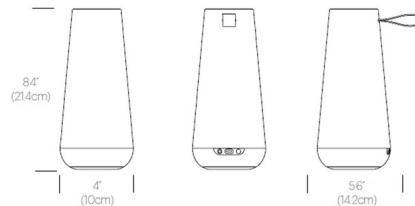

CLICK TO VIEW PRODUCT

Notes: