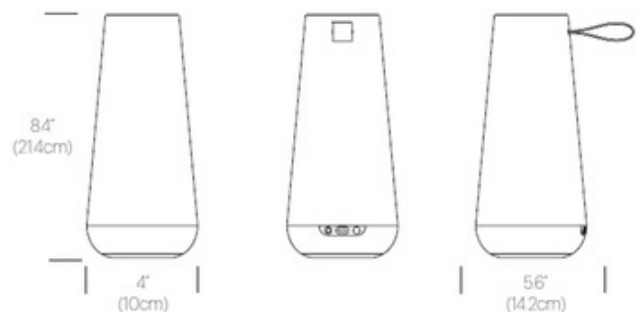

COMPANY

PROJECT

FIXTURE TYPE

APPROVED BY

DATE