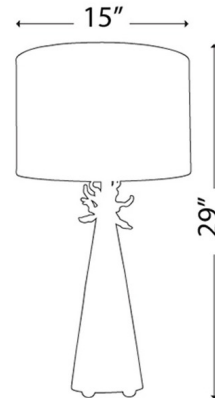

Specifications

| | |
|--------------------|---|
| COLOR | Le Ciel |
| BODY FINISH | Gold Leaf |
| WATTAGE | 8W |
| DIMMER | Included |
| DIMENSIONS | 15"W x 29"H |
| BULB NOT INCLUDED | 1 x A19/Medium (E26)/8W/120V LED |
| OTHER BULB OPTIONS | A19/Medium (E26)/120V LED 1 x A19/Medium (E26)/60W/120V Incandescent |

Technical Information

| | |
|--------------------|-----------|
| PRODUCT DIMENSIONS | Cord: 60" |
|--------------------|-----------|

Shown in gold leaf / le ciel

CLICK TO VIEW PRODUCT

Notes: