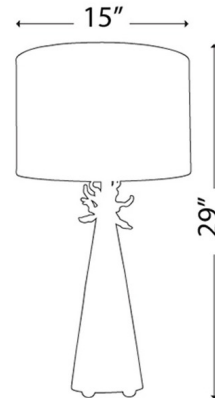

Specifications

COLOR	Le Ciel
BODY FINISH	Gold Leaf
WATTAGE	8W
DIMMER	Included
DIMENSIONS	15"W x 29"H
BULB NOT INCLUDED	1 x A19/Medium (E26)/8W/120V LED
OTHER BULB OPTIONS	A19/Medium (E26)/120V LED 1 x A19/Medium (E26)/60W/120V Incandescent

Technical Information

PRODUCT DIMENSIONS	Cord: 60"
--------------------	-----------

Shown in gold leaf / le ciel

CLICK TO VIEW PRODUCT

Notes: