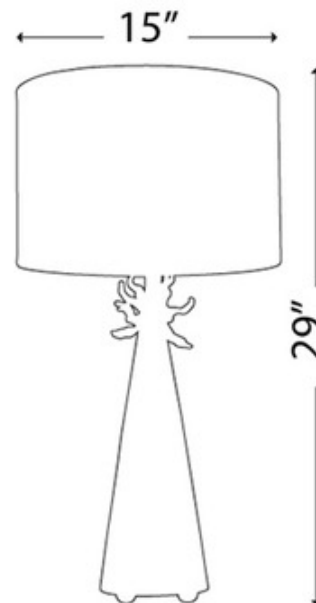

**BRAND**

Lucas + McKearn

**DESCRIPTION**

The Neo Table Lamp offers a sleek, elegant look that will be a chic addition to any interior. Featuring a conical base topped with a drum shade, and accented with a Gold Leaf anemone for a seaside inspired touch. Available finished in White with a matching shade Black with matching shade, or in Le Ciel Blue with a matching shade. On/Off switch is located on the lamp socket.

*Shown in: Gold Leaf / Le Ciel*

<b>SHADE COLOR</b>	Le Ciel
<b>BODY FINISH</b>	Gold Leaf
<b>WATTAGE</b>	8W
<b>DIMMER</b>	Included
<b>DIMENSIONS</b>	15"W x 29"H
<b>BULB NOT INCLUDED</b>	
<b>LAMP</b>	1 x A19/Medium (E26)/8W/120V LED A19/Medium (E26)/120V LED 1 x A19/Medium (E26)/60W/120V Incandescent

*Technical Information*

<b>PRODUCT DIMENSIONS</b>	Cord: 60"
---------------------------	-----------

<b>SPEC #</b>	LNLM830940
---------------	------------

COMPANY	PROJECT	FIXTURE TYPE	APPROVED BY	DATE