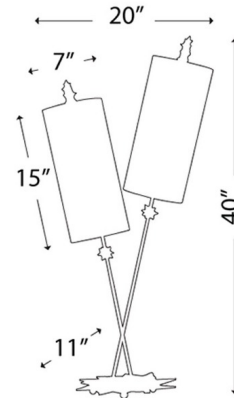

Description

The Nettle Luxe Table Lamp offers a fun, whimsical look featuring a jagged star base that is painted to resemble cobblestone streets, with two thin legs that intersect, topped with striped cylindrical shades and star accents. Available in Gold Leaf with Gold and Cream striped shades or in Silver Leaf with Silver and Cream striped shade. In line switch. UL and cUL listed.

Shown in silver leaf / silver leaf

Specifications

COLOR	Silver Leaf
BODY FINISH	Silver Leaf
WATTAGE	16W
DIMMER	Included
DIMENSIONS	20"W x 40"H
BULB NOT INCLUDED	2 x A19/Medium (E26)/8W/120V LED
OTHER BULB OPTIONS	2 x A19/Medium (E26)/120V LED 2 x A19/Medium (E26)/60W/120V Incandescent