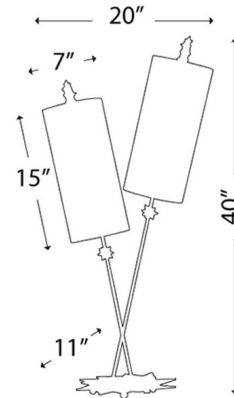

Shown in silver leaf / silver leaf

Specifications

COLOR	Silver Leaf
BODY FINISH	Silver Leaf
WATTAGE	16W
DIMMER	Included
DIMENSIONS	20"W x 40"H
BULB NOT INCLUDED	2 x A19/Medium (E26)/8W/120V LED
OTHER BULB OPTIONS	2 x A19/Medium (E26)/120V LED 2 x A19/Medium (E26)/60W/120V Incandescent