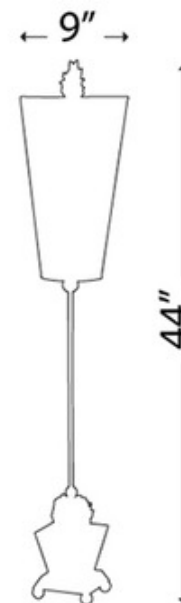

COMPANY	PROJECT	FIXTURE TYPE	APPROVED BY	DATE