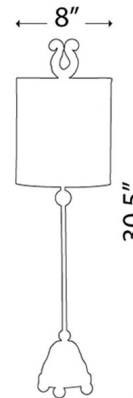

CLICK TO VIEW PRODUCT

Notes: