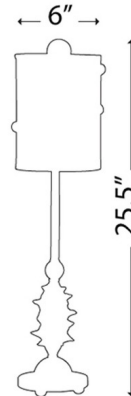

Lightology

lightology.com
866-954-4489
04-04-26

Project: _____
Company: _____
Location: _____ Fixture Type: _____
SPEC #: **LN830965**
Approved On: _____ Approved By: _____

Pome Table Lamp

By Lucas + McKearn

Description

The Pome Table Lamp offers an intriguing look featuring a Putty glazed cylindrical shade with Silver jewel embellished, set atop a thin body painted with Taupe and Cream stripes with a sculpted element that is inspired by the French passion fruit finished in Gold and Silver leaf. UL and cUL listed.

Shown in gold leaf

Specifications

COLOR	N/A
BODY FINISH	Gold Leaf
WATTAGE	8W
DIMMER	Included
DIMENSIONS	6"W x 25.5"H
BULB NOT INCLUDED	1 x A19/Medium (E26)/8W/120V LED
OTHER BULB OPTIONS	A19/Medium (E26)/120V LED 1 x A19/Medium (E26)/60W/120V Incandescent