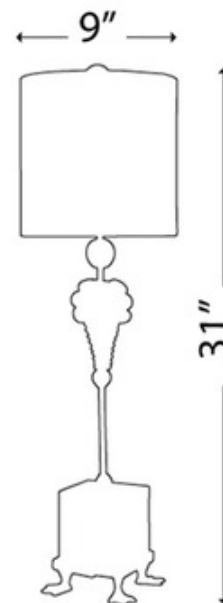

COMPANY

PROJECT

FIXTURE TYPE

APPROVED BY

DATE