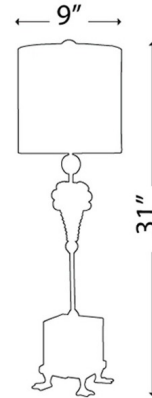

Lightology

lightology.com
866-954-4489
06-04-26

Project: _____
Company: _____
Location: _____ Fixture Type: _____
SPEC #: **LNМ830967**
Approved On: _____ Approved By: _____

Pompadour X Table Lamp

By Lucas + McKearn

Description

The Pompadour X Table Lamp offers a unique look that has an elegant yet whimsical presence, featuring a tapered shade hand painted in Cream with Silver X's, with gold and silver leaf stem and base with pompadour inspired element. UL and cUL listed.

Shown in gold leaf / cream / silver

Specifications

COLOR	Cream / Silver
BODY FINISH	Gold Leaf
WATTAGE	8W
DIMMER	Standard 120V
DIMENSIONS	9"W x 31"H
BULB NOT INCLUDED	1 x A19/Medium (E26)/8W/120V LED
OTHER BULB OPTIONS	1 x A19/Medium (E26)/60W/120V Incandescent