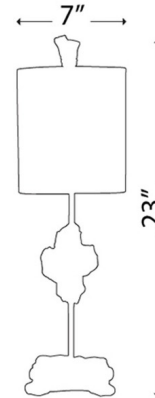

### Description

Inspired by ancient artifacts, the Cross Table Lamp offers a simple yet chic look featuring a cylindrical shade finished in a rustic Silver Leaf or Gold Leaf finish held on top of a slim body accented with an excavated cross. UL and cUL listed.

### Specifications

|                    |   |
|--------------------|---|
| COLOR              | Silver Leaf   |
| BODY FINISH        | Silver Leaf   |
| WATTAGE            | 8W  |
| DIMMER             | Standard 120V   |
| DIMENSIONS         | 7"W x 23"H  |
| BULB NOT INCLUDED  | 1 x A19/Medium (E26)/8W/120V LED  |
| OTHER BULB OPTIONS | A19/Medium (E26)/120V LED<br>1 x A19/Medium (E26)/60W/120V Incandescent |