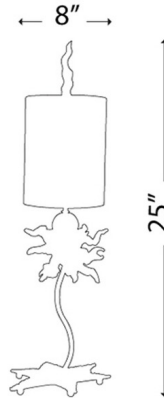

### Description

The Dominique Table Lamp offers a fun, whimsical look featuring a cylindrical shape painted with Black and Cream stripes with a flourishing Gold Leaf anemone below, resting on the Black and Cream striped waving stem, set into a jagged star table base. UL and cUL listed.

### Specifications

COLOR	Black / Cream
BODY FINISH	Gold Leaf
WATTAGE	8W
DIMMER	Included
DIMENSIONS	10"W x 25"H
BULB NOT INCLUDED	1 x A19/Medium (E26)/8W/120V LED
OTHER BULB OPTIONS	A19/Medium (E26)/120V LED 1 x A19/Medium (E26)/60W/120V Incandescent