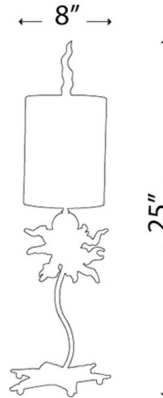

### Description

The Dominique Table Lamp offers a fun, whimsical look featuring a cylindrical shape painted with Black and Cream stripes with a flourishing Gold Leaf anemone below, resting on the Black and Cream striped waving stem, set into a jagged star table base. UL and cUL listed.

### Specifications

COLOR	Black / Cream
BODY FINISH	Gold Leaf
WATTAGE	8W
DIMMER	Included
DIMENSIONS	10"W x 25"H
BULB NOT INCLUDED	1 x A19/Medium (E26)/8W/120V LED
OTHER BULB OPTIONS	A19/Medium (E26)/120V LED 1 x A19/Medium (E26)/60W/120V Incandescent