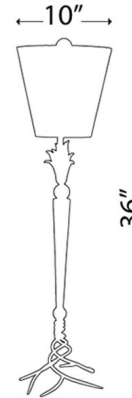

By Lucas + McKearn

Description

The Flambeau Wall Light offers a unique design featuring a Black and Taupe striped torch that serves as the body of the lamp, resting in a twisting Silver Leaf metal base and topped with an inverted Cream tapered shade and accented with Gold Leaf.

Shown in gold leaf / cream

Specifications

COLOR	Cream
BODY FINISH	Gold Leaf
WATTAGE	8W
DIMMER	Standard 120V
DIMENSIONS	10"W x 36"H
BULB NOT INCLUDED	1 x A19/Medium (E26)/8W/120V LED
OTHER BULB OPTIONS	1 x A19/Medium (E26)/120V LED 1 x A19/Medium (E26)/60W/120V Incandescent