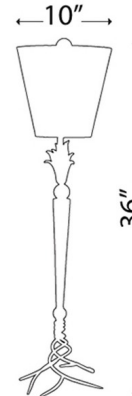

### Description

The Flambeau Wall Light offers a unique design featuring a Black and Taupe striped torch that serves as the body of the lamp, resting in a twisting Silver Leaf metal base and topped with an inverted Cream tapered shade and accented with Gold Leaf.

### Specifications

COLOR	Cream
BODY FINISH	Gold Leaf
WATTAGE	8W
DIMMER	Standard 120V
DIMENSIONS	10"W x 36"H
BULB NOT INCLUDED	1 x A19/Medium (E26)/8W/120V LED
OTHER BULB OPTIONS	1 x A19/Medium (E26)/120V LED 1 x A19/Medium (E26)/60W/120V Incandescent