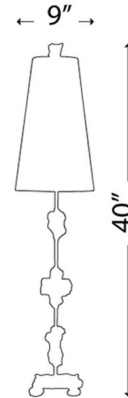

### Description

Inspired by ancient artifacts, the Fragment Table Lamp offers a simple yet chic look featuring a tall tapered shade in a rustic finish held on top of a slim body accented with a set of artifacts including a fragmented head, cross, and torso. On/off switch.

### Specifications

COLOR . . . . . Gold Leaf  
BODY FINISH . . . . . Gold Leaf  
WATTAGE . . . . . 60W  
DIMMER . . . . . N/A  
DIMENSIONS . . . . . 9"W x 40"H x 9"D  
BULB NOT INCLUDED . . . . . 1 x A19/Medium (E26)/60W/220V Incandescent  
OTHER BULB OPTIONS . . . . . 1 x A19/Medium (E26)/120V LED

### Technical Information

PRODUCT DIMENSIONS . . . . . Shade Dimensions: 5"Dia. x 15"H

Shown in gold leaf / gold leaf

CLICK TO VIEW PRODUCT

Notes: