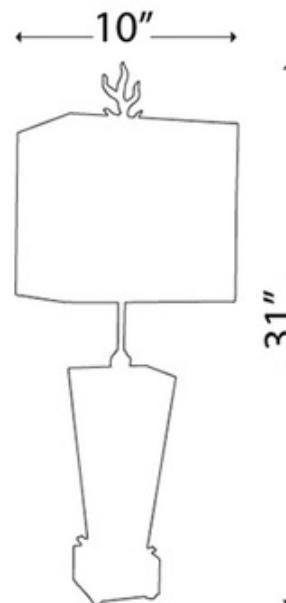

COMPANY	PROJECT	FIXTURE TYPE	APPROVED BY	DATE