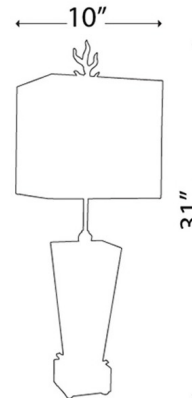

Description

The Grenouille Table Lamp offers a unique geometric silhouette, featuring an inverted tapered rectangular base finished in an Umber wash that is atop a Black square base, accented with four gilded frogs. Topped with a Light Brown silk square shade. UL and cUL listed.

Shown in taupe umber / light brown

Specifications

COLOR	Light Brown
BODY FINISH	Taupe Umber
WATTAGE	8W
DIMMER	Standard 120V
DIMENSIONS	10"W x 31"H
BULB NOT INCLUDED	1 x A19/Medium (E26)/8W/120V LED
OTHER BULB OPTIONS	1 x A19/Medium (E26)/120V LED 1 x A19/Medium (E26)/60W/120V Incandescent