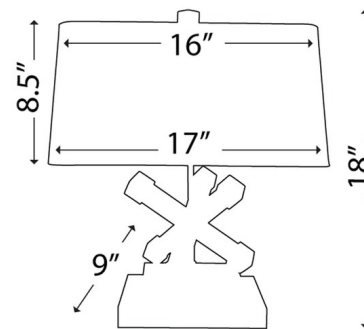

Description

The Jackson Square Table Lamp offers a striking look, featuring a Distressed Gold sculptural piece composed of rods that serves as the focal point of the body of the lamp, set atop a Clear glass base and topped with a Cream rectangular shade. UL and cUL listed.

Shown in distressed gold / cream

Specifications

COLOR	Cream
BODY FINISH	Distressed Gold
WATTAGE	8W
DIMMER	Standard 120V
DIMENSIONS	18"H
BULB NOT INCLUDED	1 x A19/Medium (E26)/8W/120V LED
OTHER BULB OPTIONS	A19/Medium (E26)/120V LED 1 x A19/Medium (E26)/60W/120V Incandescent