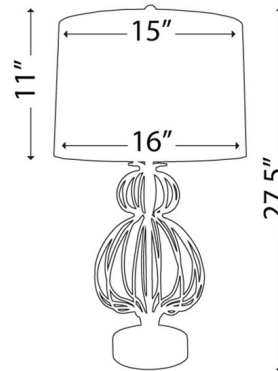

### Specifications

COLOR	White Linen
BODY FINISH	Gold Glaze
WATTAGE	100W
DIMMER	Standard 120V
DIMENSIONS	16"W x 27.5"H
BULB NOT INCLUDED	1 x A19/Medium (E26)/100W/120V Incandescent
OTHER BULB OPTIONS	A19/Medium (E26)/120V LED