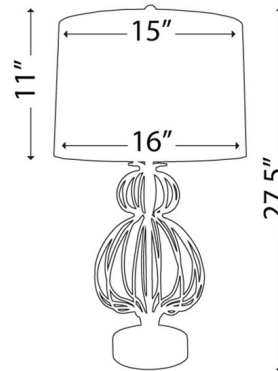

Shown in gold glaze / white linen

Specifications

COLOR	White Linen
BODY FINISH	Gold Glaze
WATTAGE	100W
DIMMER	Standard 120V
DIMENSIONS	16"W x 27.5"H
BULB NOT INCLUDED	1 x A19/Medium (E26)/100W/120V Incandescent
OTHER BULB OPTIONS	A19/Medium (E26)/120V LED

CLICK TO VIEW PRODUCT

Notes: