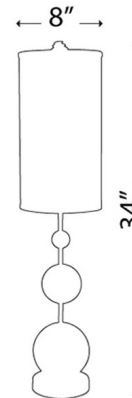

Lightology

lightology.com
866-954-4489
06-30-26

Project: _____

Company: _____

Location: _____ Fixture Type: _____

SPEC #: **LN831106**

Approved On: _____ Approved By: _____

Marie Table Lamp By Lucas + McKearn

Description

The Marie Table Lamp offers a chic, geometric inspired look featuring a Cream cylindrical shade set atop a body composed of three hand painted Silver Leaf orbs of varying size placed along a Gold stem and round table base. UL and cUL listed.

Shown in gold / cream

Specifications

| | |
|--------------------|---|
| COLOR | Cream |
| BODY FINISH | Gold |
| WATTAGE | 8W |
| DIMMER | Standard 120V |
| DIMENSIONS | 8"W x 36"H |
| BULB NOT INCLUDED | 1 x A19/Medium (E26)/8W/120V LED |
| OTHER BULB OPTIONS | 1 x A19/Medium (E26)/120V LED 1 x A19/Medium (E26)/60W/120V Incandescent |