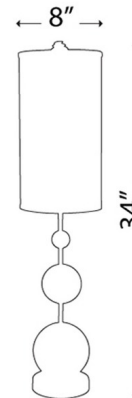

Lightology

lightology.com
866-954-4489
04-25-26

Project: _____

Company: _____

Location: _____ Fixture Type: _____

SPEC #: **LN831106**

Approved On: _____ Approved By: _____

Marie Table Lamp By Lucas + McKearn

Description

The Marie Table Lamp offers a chic, geometric inspired look featuring a Cream cylindrical shade set atop a body composed of three hand painted Silver Leaf orbs of varying size placed along a Gold stem and round table base. UL and cUL listed.

Shown in gold / cream

Specifications

COLOR	Cream
BODY FINISH	Gold
WATTAGE	8W
DIMMER	Standard 120V
DIMENSIONS	8"W x 36"H
BULB NOT INCLUDED	1 x A19/Medium (E26)/8W/120V LED
OTHER BULB OPTIONS	1 x A19/Medium (E26)/120V LED 1 x A19/Medium (E26)/60W/120V Incandescent